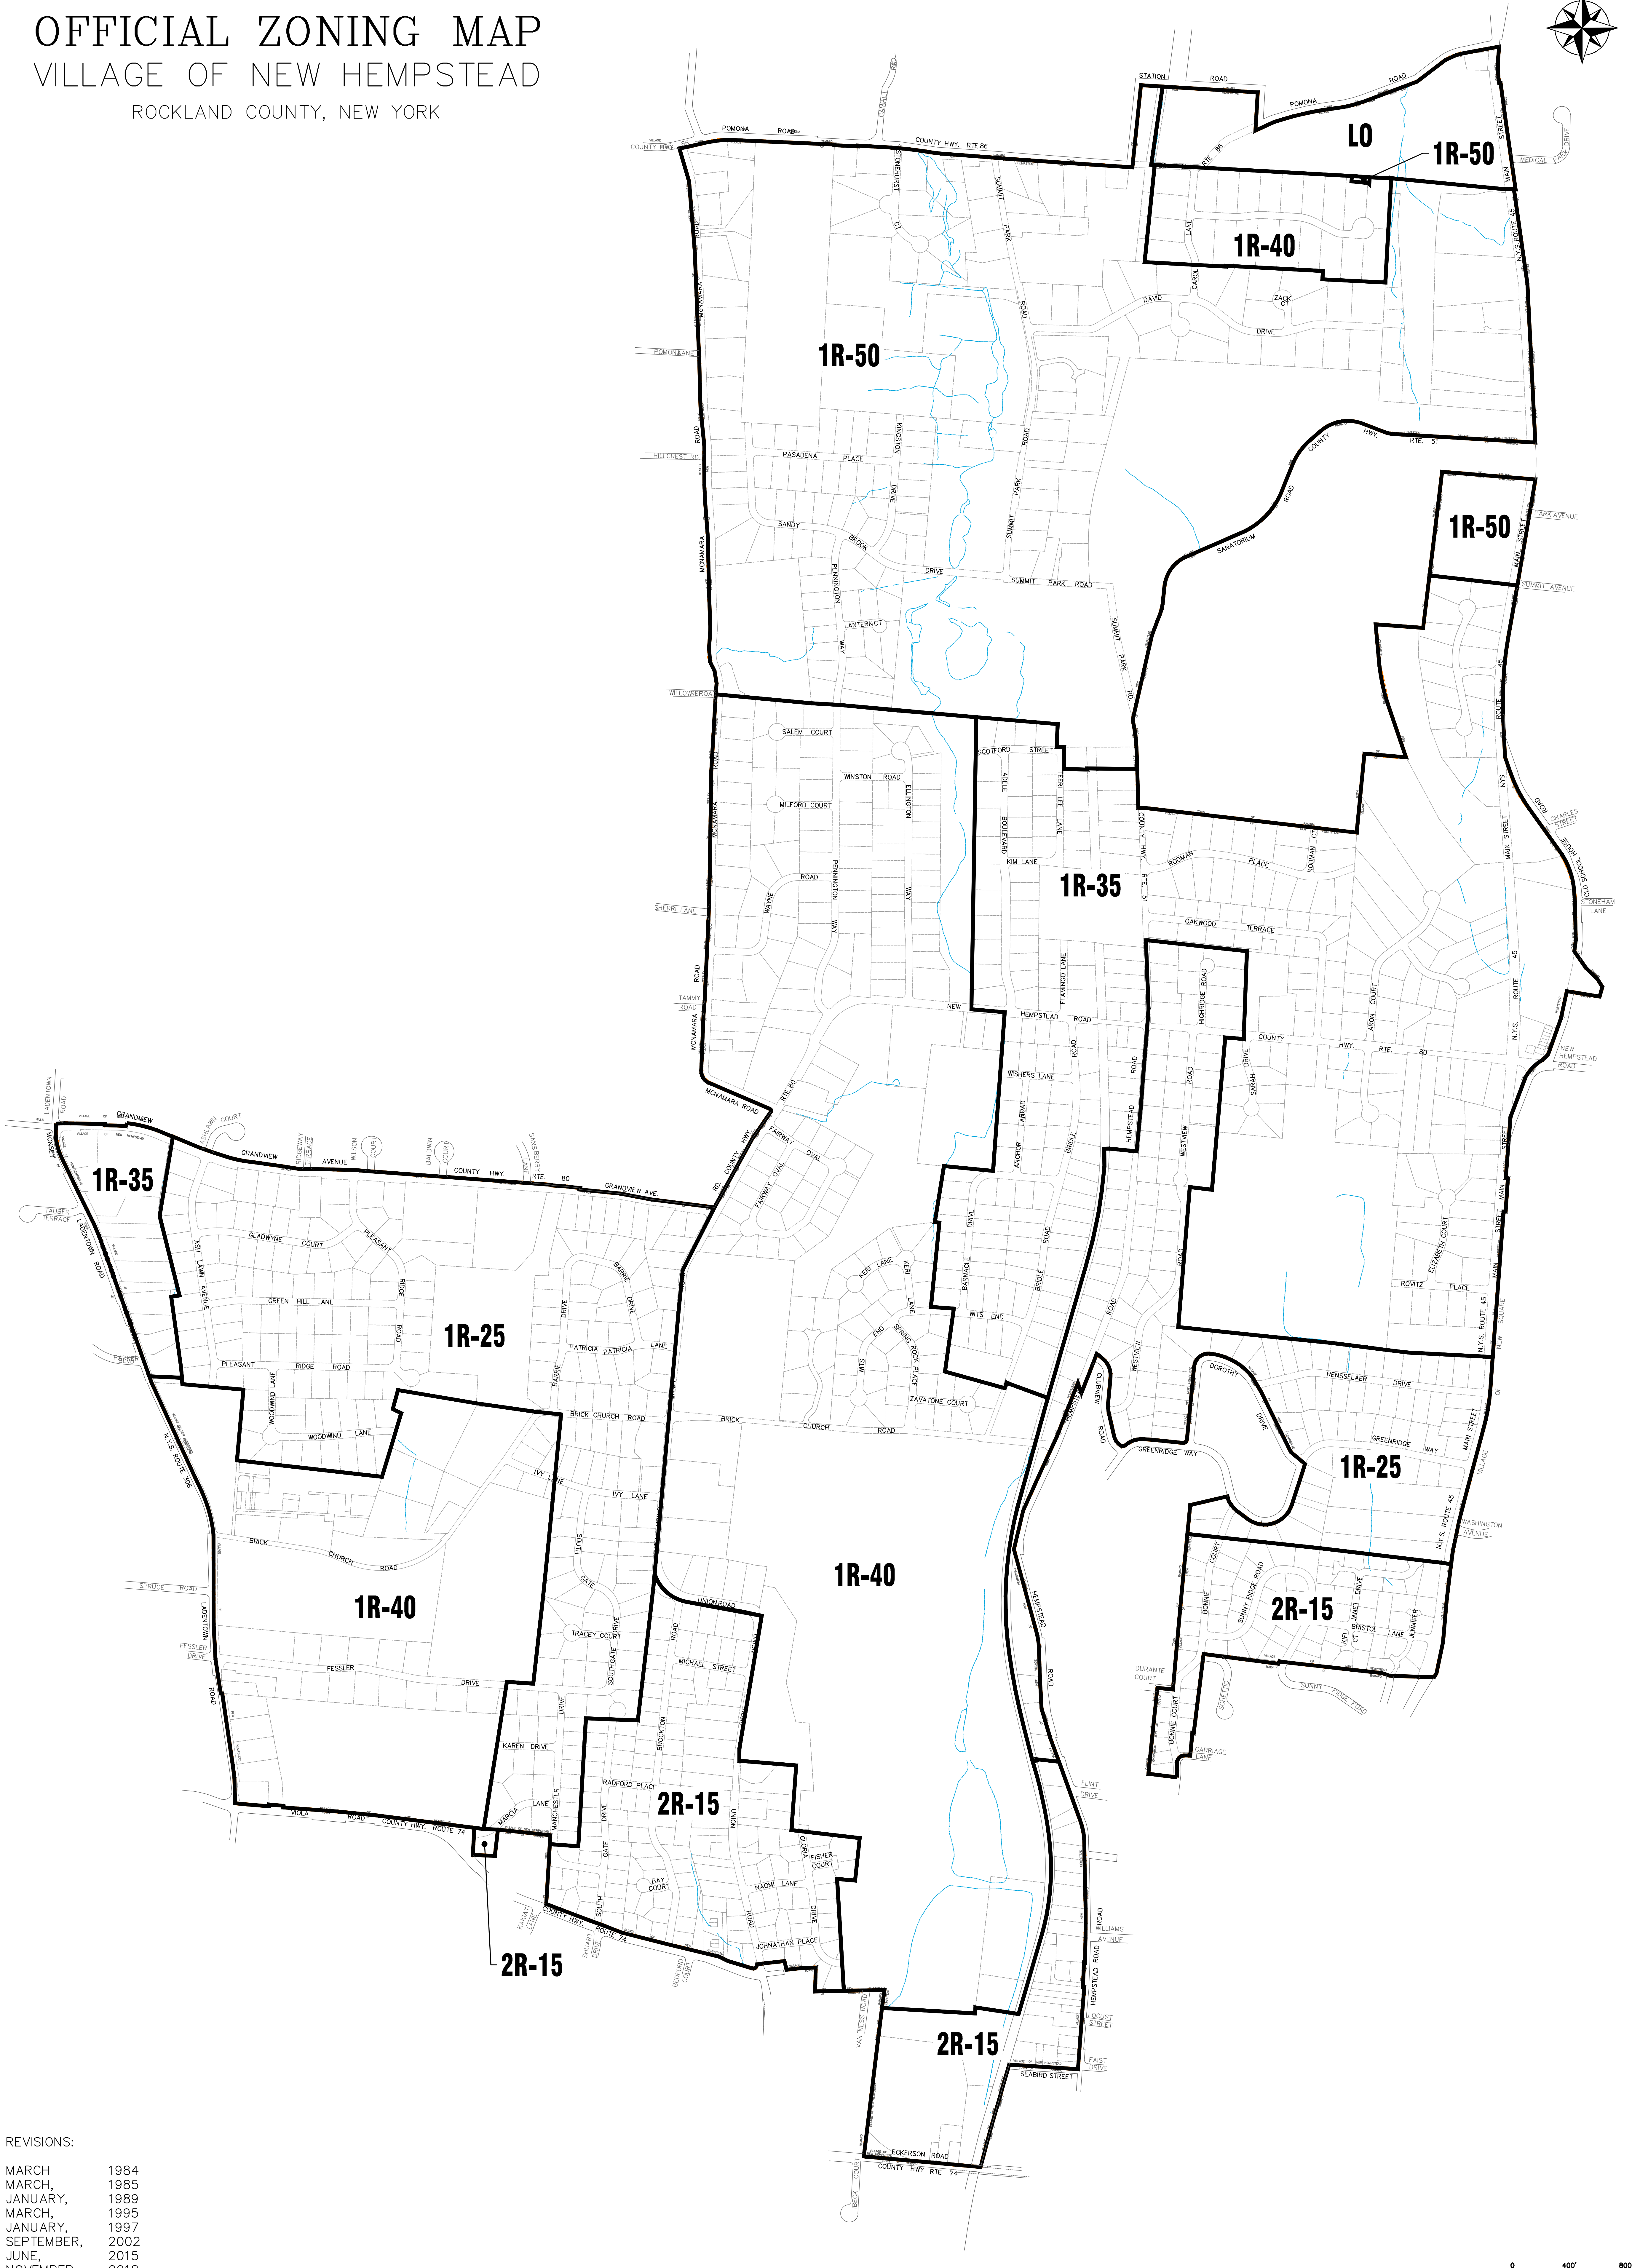

OFFICIAL ZONING MAP

VILLAGE OF NEW HEMPSTEAD

ROCKLAND COUNTY, NEW YORK

- REVISIONS:
- MARCH, 1984
 - MARCH, 1985
 - JANUARY, 1989
 - MARCH, 1995
 - JANUARY, 1997
 - SEPTEMBER, 2002
 - JUNE, 2015
 - NOVEMBER, 2018